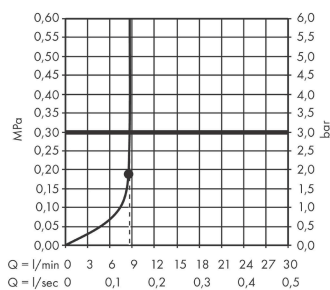

Rainfinity

Overhead shower 250 1jet EcoSmart

Surfaces: **Brushed Bronze** Article Number: **26229140**

Description

product features

- shower head size: 250 mm
- spray type: PowderRain
- ball-joint: overhead shower angle (2 x 5°) adjustable
- material spray disc: aluminium
- spray disc surface: graphite
- maximum flow rate at 3 bar: 9 l/min
- flow rate PowderRain spray (at 3 bar): 9 l/min
- minimum flow pressure: 1,7 bar
- overhead shower removable for cleaning
- installation: ceiling or wall, Tool-free assembly and disassembly
- connection thread G ½
- connection dimension: DN15

Technology

Design awards

reddot award 2019
best of the best

Product image

Scale drawing

Flowchart

The consumption was measured in combination with the appropriate fittings (thermostat/mixer/ in-wall valve) to reflect actual application in practice.