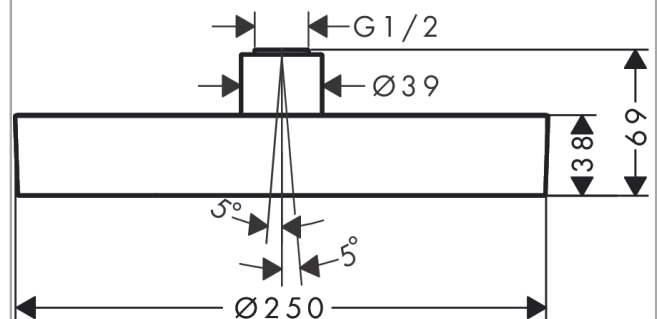

Rainfinity

Overhead shower 250 1jet EcoSmart

Surfaces: **Brushed Bronze** Article Number: **26229140**

Description

product features

- shower head size: 250 mm
- spray type: PowderRain
- ball-joint: overhead shower angle (2 x 5°) adjustable
- material spray disc: aluminium
- spray disc surface: graphite
- maximum flow rate at 3 bar: 9 l/min
- flow rate PowderRain spray (at 3 bar): 9 l/min
- minimum flow pressure: 1,7 bar
- overhead shower removable for cleaning
- installation: ceiling or wall, Tool-free assembly and disassembly
- connection thread G ½
- connection dimension: DN15

Technology

Design awards

reddot award 2019
best of the best

Product image

Scale drawing

Flowchart

The consumption was measured in combination with the appropriate fittings (thermostat/mixer/ in-wall valve) to reflect actual application in practice.