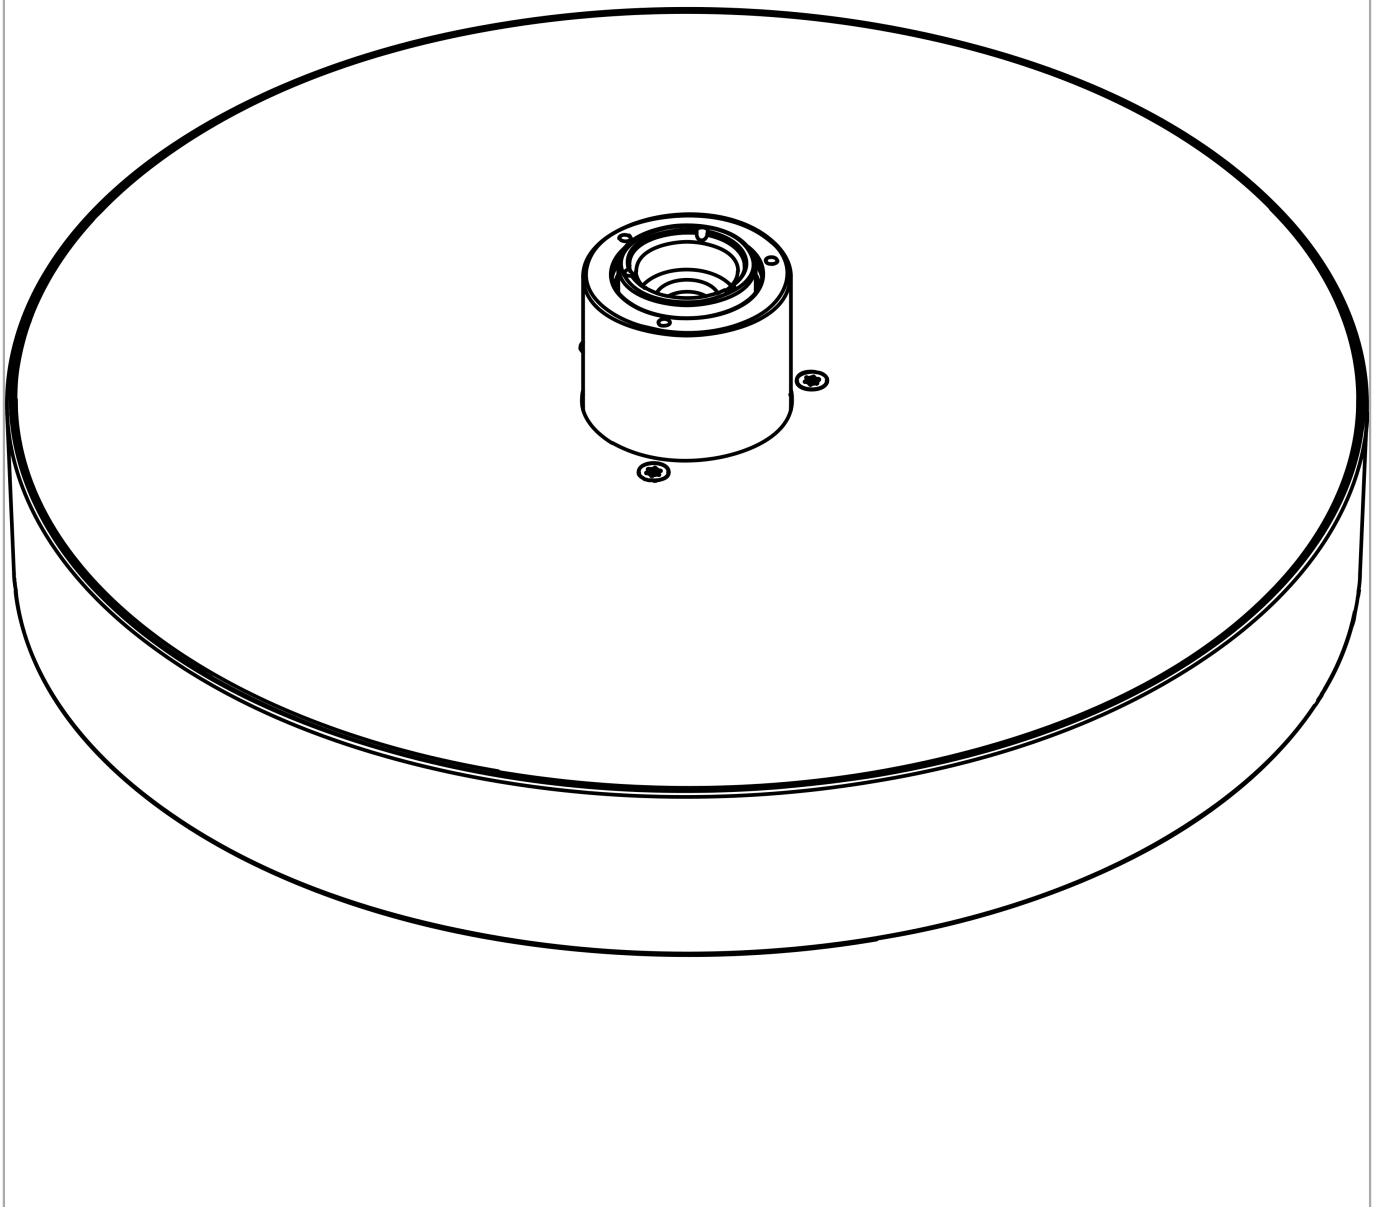

Rainfinity

Overhead shower 250 1jet EcoSmart

Surfaces: **Brushed Bronze** Article Number: **26229140**

Description

product features

- shower head size: 250 mm
- spray type: PowderRain
- ball-joint: overhead shower angle (2 x 5°) adjustable
- material spray disc: aluminium
- spray disc surface: graphite
- maximum flow rate at 3 bar: 9 l/min
- flow rate PowderRain spray (at 3 bar): 9 l/min
- minimum flow pressure: 1,7 bar
- overhead shower removable for cleaning
- installation: ceiling or wall, Tool-free assembly and disassembly
- connection thread G ½
- connection dimension: DN15

Technology

Design awards

reddot award 2019
best of the best

Product image

Scale drawing

Flowchart

The consumption was measured in combination with the appropriate fittings (thermostat/mixer/ in-wall valve) to reflect actual application in practice.

Rainfinity
Overhead shower 250 1jet EcoSmart
Surfaces: **Brushed Bronze** Article Number: **26229140**

Exploded Drawing

Year of production: >01/21

- 1 — 
- 2 — 

Rainfinity
Overhead shower 250 1jet EcoSmart
 Surfaces: **Brushed Bronze** Article Number: **26229140**